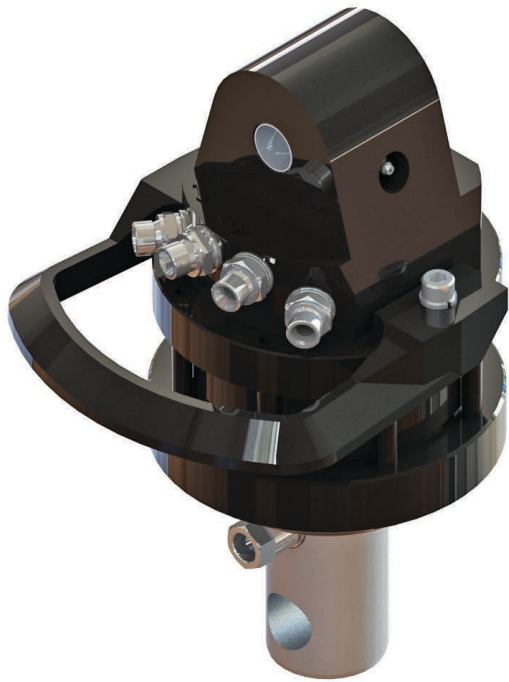

ROTECH / IVR 5.68

KEY FEATURES

- Runtomsvängande
- Högtvridmoment
- Distinkt positionering
- Slangskydd ingår

MODEL SPECIFICATIONS

IVR 5.68

24

5,5

250/300

15

360°

400

1100

3/8"

20

6

INTERMERCATO

High performance lift and load attachments for Forestry, Transport, Construction and Recycling.